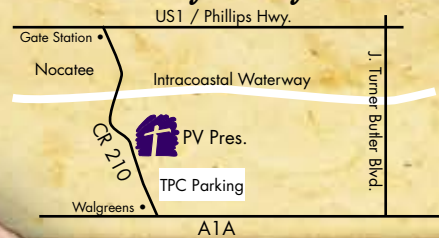

Free parking with shuttles from PGA Tour (TPC) parking lot located just west of A1A. Golf carts are available to help visitors who need assistance through the city. Special needs parking is available at the church.

Please note that "A Bethlehem Visit" is an 8,000 square foot walk-through city. Comfortable walking shoes are recommended. PVPC is located 2.5 miles west of A1A at 4510 Palm Valley Rd. (CR 210). From Butler Blvd. or the Beaches, use the PGA Tour (TPC parking lot) off CR 210 and A1A. Parking is **ONLY** available at the PGA Tour lot.

Christmas Eve Services

4:00 p.m., 5:30 p.m. & 10 p.m.

Regular Services are held every Sunday at 9 and 10:30 a.m.

Ponte Vedra
Presbyterian Church
4510 Palm Valley Road
Ponte Vedra Beach, FL 32082
904.285.8225
www.pvpc.com